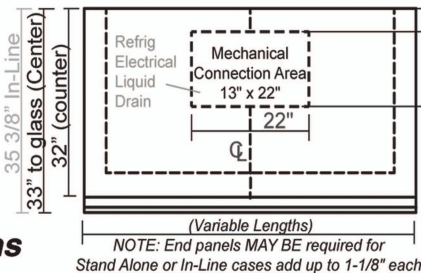

Electrical & Plumbing locations

IM-FR CENTER / IN-LINE MODULE