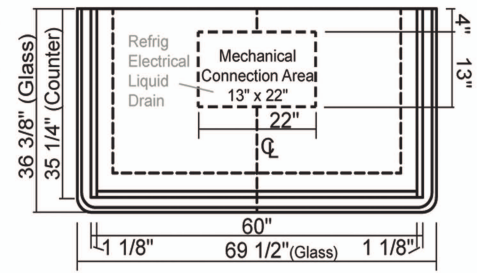

IM-FR END MODULE

REMOTE - REFRIGERATED (CENTER)

MODEL	L	D	H	BTU / HR	VOLT	AMP	EVAP. TEMP °F	PLUG	WT	REFRIG.
IM-04/05-C3-FR-HFS	36	32	50/58	1500	120	1.6	20	Hardwire	800	Verify
IM-04/05-C4-FR-HFS	48	32	50/58	2250	120	2.2	20	Hardwire	1000	Verify
IM-04/05-C5-FR-HFS	60	32	50/58	3000	120	2.2	20	Hardwire	1100	Verify
IM-04/05-C6-FR-HFS	72	32	50/58	3750	120	2.5	20	Hardwire	1200	Verify
IM-04/05-C8-FR-HFS	96	32	50/58	5250	120	5.4	20	Hardwire	1300	Verify
IM-04/05-C10-FR-HFS	120	32	50/58	6000	120	3.7	20	Hardwire	1400	Verify
IM-04/05-C12-FR-HFS	144	32	50/58	7500	120	5.6	20	Hardwire	1600	Verify

REMOTE - REFRIGERATED (IN-LINE)

MODEL	L	D	H	BTU / HR	VOLT	AMP	EVAP. TEMP °F	PLUG	WT	REFRIG.
IM-04/05-I3-FR-HFS	36	35 1/4	50/58	1500	120	1.6	20	Hardwire	800	Verify
IM-04/05-I4-FR-HFS	48	35 1/4	50/58	2250	120	2.2	20	Hardwire	1000	Verify
IM-04/05-I5-FR-HFS	60	35 1/4	50/58	3000	120	2.2	20	Hardwire	1100	Verify
IM-04/05-I6-FR-HFS	72	35 1/4	50/58	3750	120	2.5	20	Hardwire	1200	Verify
IM-04/05-I8-FR-HFS	96	35 1/4	50/58	5250	120	5.4	20	Hardwire	1300	Verify
IM-04/05-I10-FR-HFS	120	35 1/4	50/58	6000	120	3.7	20	Hardwire	1400	Verify
IM-04/05-I12-FR-HFS	144	35 1/4	50/58	7500	120	5.6	20	Hardwire	1600	Verify

REMOTE - REFRIGERATED (END)

MODEL	L	D	H	BTU / HR	VOLT	AMP	EVAP. TEMP °F	PLUG	WT	REFRIG.
IM04/05-E5-FR-HFS	60	35 1/4	50/58	3000	120	2.2	20	Hardwire	1100	Verify

Conforms to UL Standard 471, and NSF Standard 7; Certified To CSA Standard C22.2 No.120

Hussmann Heated merchandisers configured for sale for use in the United States meet or surpass the requirements of the DOE 2017 energy efficiency standards

1. For optimum performance, these models are designed for use in air-conditioned stores where temperature and humidity are maintained at 75°F and 55% R.H. Locate case away from direct sunlight, rapid air currents and extreme temperature changes. Case is designed for holding pre-chilled product only.

RPI in line with its current policy reserves the right to change or revise specifications and product design in connection with any feature of our products. Such changes do not entitle the buyer to corresponding changes improvements, additions, or replacements for equipment previously sold or shipped.

CALL TOLL FREE: 800-525-3692 (609-714-2330)

FAX: 609-714-2331 www.rpiindustries.com

220 ROUTE 70, MEDFORD, NJ 08055