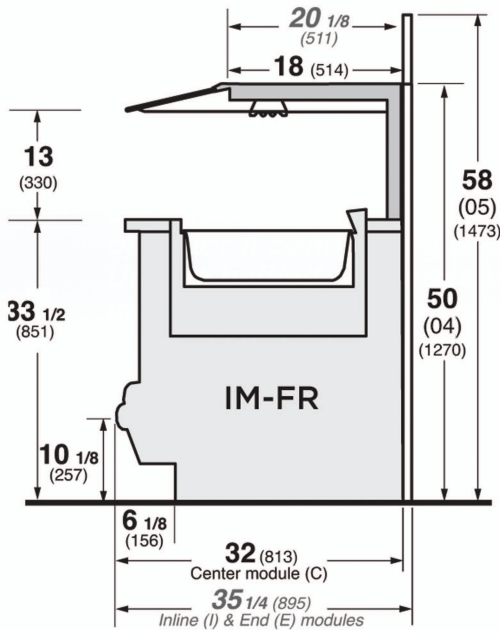

Available lengths: End (E) Center (C) Inline (I)

E: 60"

C: 36" 48" 60" 72" 96" 120" 144"

I: 36" 48" 60" 72" 96" 120" 144"

Available depths: 32" 35 1/4" (E/I)

Available heights: 50" 58"

STANDARD FEATURES

- DOE 2017 Compliant
- Remote Refrigeration
- Stainless Steel Counter Top
- Black Powder Coated Sneeze Guard Post Assembly
- 1/4" Clear Tempered Glass Sneeze Guard & T5 Lighting (Wrap-Around on End Unit, Straight on Center Units)
- Painted exterior
- Air Over Refrigeration System
- Electronic ballast
- Thermostat & Suction Stop Solenoid
- Please Reference Color Chart for Choice of Standard Hussmann Paint and Finish Options
- ETL Listed / ETL Sanitation Listed
- Environmentally Safe Refrigerant

MODEL # IM-FR - HFS

Module Type	Number of Wells (12" x 20")
5' End	4
3' Center/In-Line	2
4' Center/In-Line	3
5' Center/In-Line	4
6' Center/In-Line	5
8' Center/In-Line	7
10' Center/In-Line	8
12' Center/In-Line	10