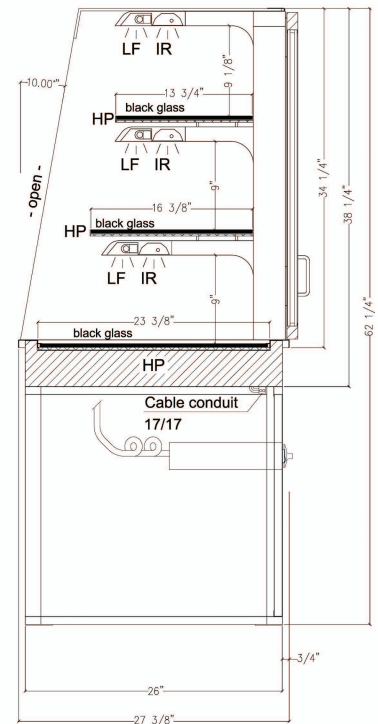

VIHD(A)-34-R-SL-CO

LARGEST DIMENSION REPRESENTS OUTSIDE FLANGE

Any adverse field conditions will void warranty.

RPI, in line with it's policy to continually improve it's products, reserves the right to change materials or specifications without notice.

CALL TOLL FREE: 800-525-3692 (609-714-2330)

FAX: 609-714-2331 www.rpiindustries.com

220 ROUTE 70, MEDFORD, NJ 08055