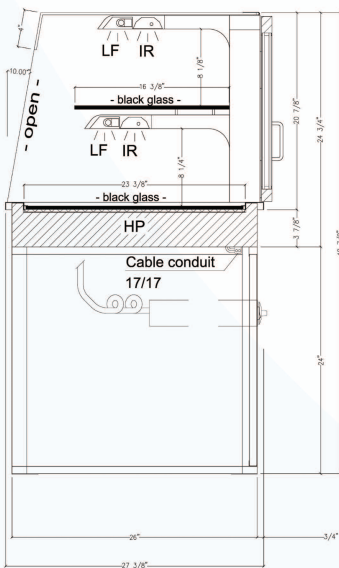

LARGEST DIMENSION REPRESENTS OUTSIDE FLANGE

Any adverse field conditions will void warranty.

RPI, in line with it's policy to continually improve it's products, reserves the right to change materials or specifications without notice.

CALL TOLL FREE: 800-525-3692 (609-714-2330)

FAX: 609-714-2331 www.rpiindustries.com

220 ROUTE 70, MEDFORD, NJ 08055