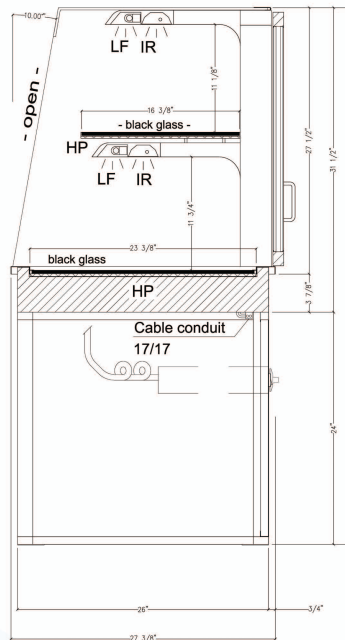

LARGEST DIMENSION REPRESENTS OUTSIDE FLANGE

Any adverse field conditions will void warranty.

RPI, in line with it's policy to continually improve it's products, reserves the right to change materials or specifications without notice.

CALL TOLL FREE: 800-525-3692 (609-714-2330)

FAX: 609-714-2331 www.rpiindustries.com

220 ROUTE 70, MEDFORD, NJ 08055