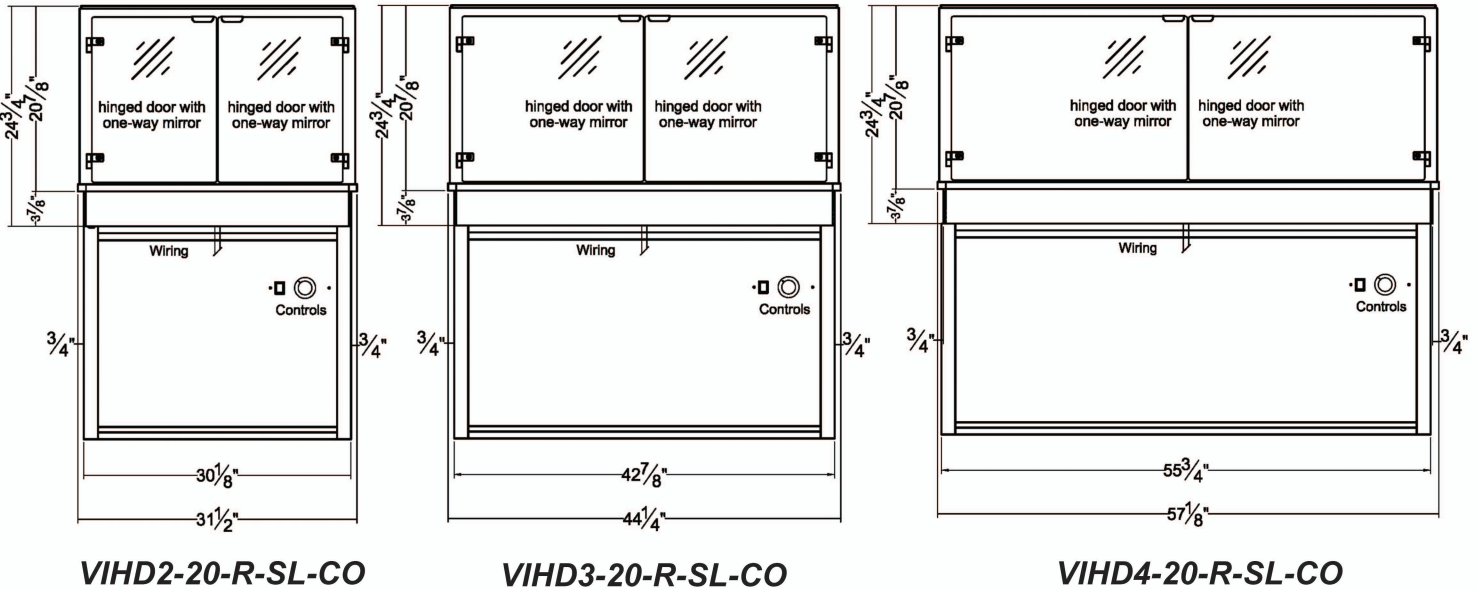

MODEL # VIHD-SL-CO OPEN FRONT SLANTED GLASS

VIHD(A)-20-R-SL-CO

VIHD(A)-27-R-SL-CO