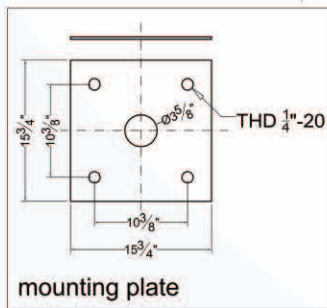

VIENNA HEATED DUCK DISPLAY

PROJECT: _____

TOLL FREE: 800-525-3692

MODEL # VIHD4-42-R-SQ-CC-CT

NOTE / IMPORTANT: VIENNA HEATED DUCK DISPLAYS REQUIRE THE PROVIDED MOUNTING PLATES. PLATES MUST BE USED TO SECURELY FASTEN THE DISPLAY TO THE COUNTER OF CHOICE

CONSULT FACTORY FOR ADDITIONAL INFORMATION

Any adverse field conditions will void warranty.

RPI, in line with it's policy to continually improve it's products, reserves the right to change materials or specifications without notice.

CALL TOLL FREE: 800-525-3692 (609-714-2330)

FAX: 609-714-2331 www.rpiindustries.com

220 ROUTE 70, MEDFORD, NJ 08055