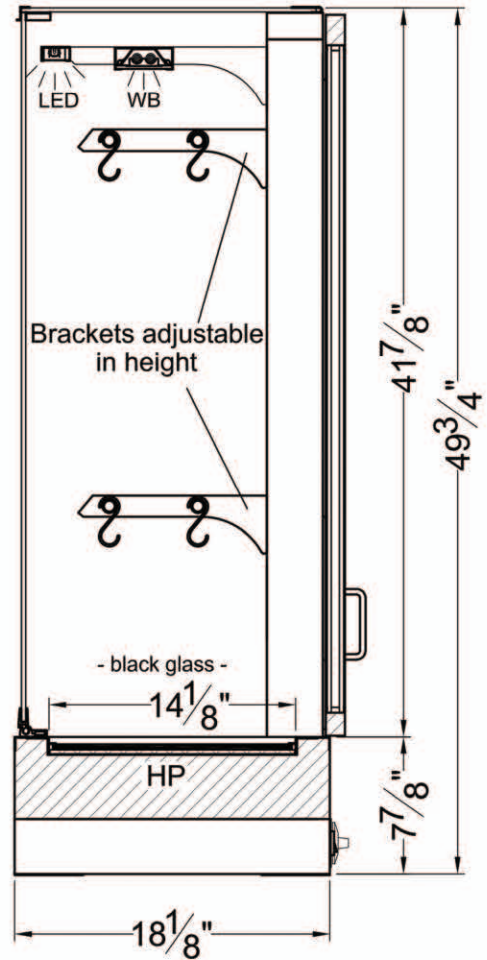

VIENNA HEATED DUCK DISPLAY

PROJECT: _____

TOLL FREE: 800-525-3692

MODEL # VIHD4-42-R-SQ-CC-CT

NOTE / IMPORTANT: VIENNA HEATED DUCK DISPLAYS REQUIRE THE PROVIDED MOUNTING PLATES. PLATES MUST BE USED TO SECURELY FASTEN THE DISPLAY TO THE COUNTER OF CHOICE

CONSULT FACTORY FOR ADDITIONAL INFORMATION

Any adverse field conditions will void warranty.

RPI, in line with it's policy to continually improve it's products, reserves the right to change materials or specifications without notice.

CALL TOLL FREE: 800-525-3692 (609-714-2330)

FAX: 609-714-2331 www.rpiindustries.com

220 ROUTE 70, MEDFORD, NJ 08055