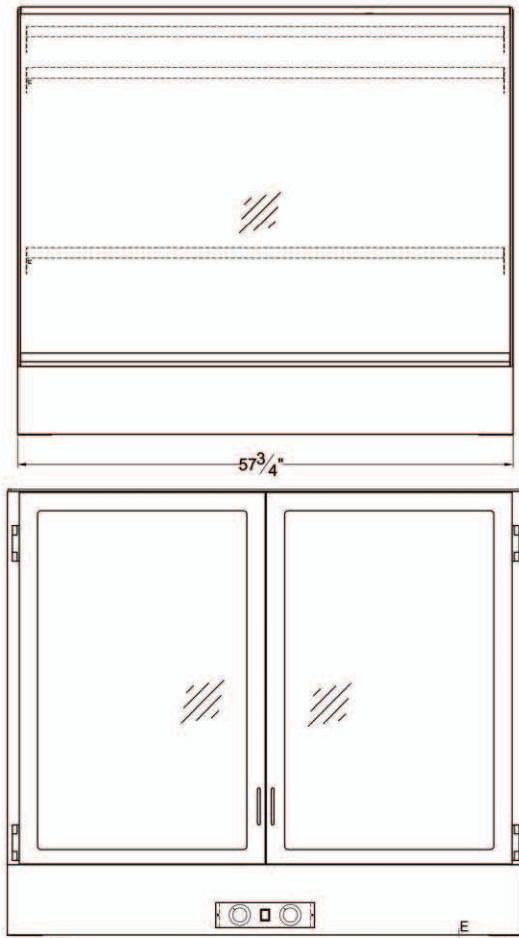

VIENNA HEATED DUCK DISPLAY

PROJECT: _____

TOLL FREE: 800-525-3692

MODEL # VIHD4-42-R-SQ-CC-CT

NOTE / IMPORTANT: VIENNA HEATED DUCK DISPLAYS REQUIRE THE PROVIDED MOUNTING PLATES. PLATES MUST BE USED TO SECURELY FASTEN THE DISPLAY TO THE COUNTER OF CHOICE

CONSULT FACTORY FOR ADDITIONAL INFORMATION

Any adverse field conditions will void warranty.

RPI, in line with it's policy to continually improve it's products, reserves the right to change materials or specifications without notice.

CALL TOLL FREE: 800-525-3692 (609-714-2330)

FAX: 609-714-2331 www.rpiindustries.com

220 ROUTE 70, MEDFORD, NJ 08055