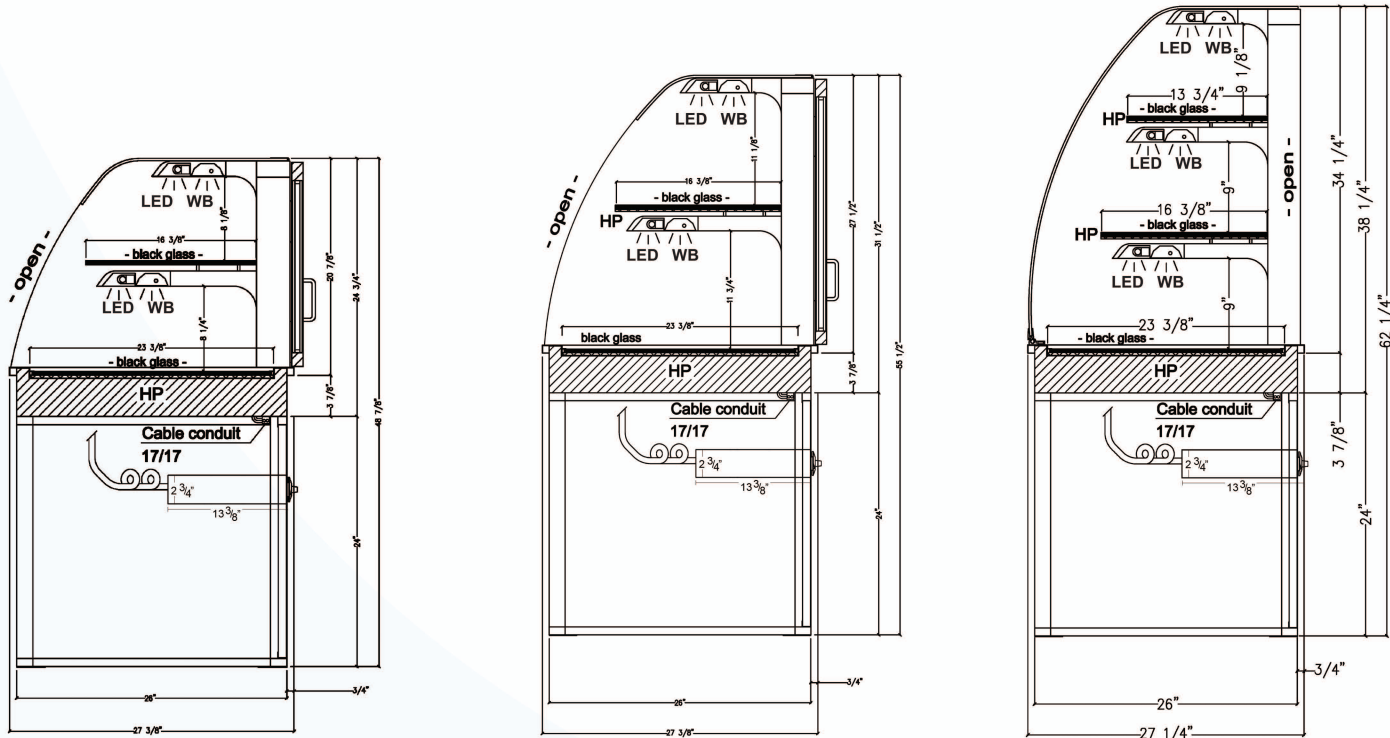

VIHD(A)-20-R-CV-CO

VIHD(A)-27-R-CV-CO

VIHD(A)-34-R-CV-CO