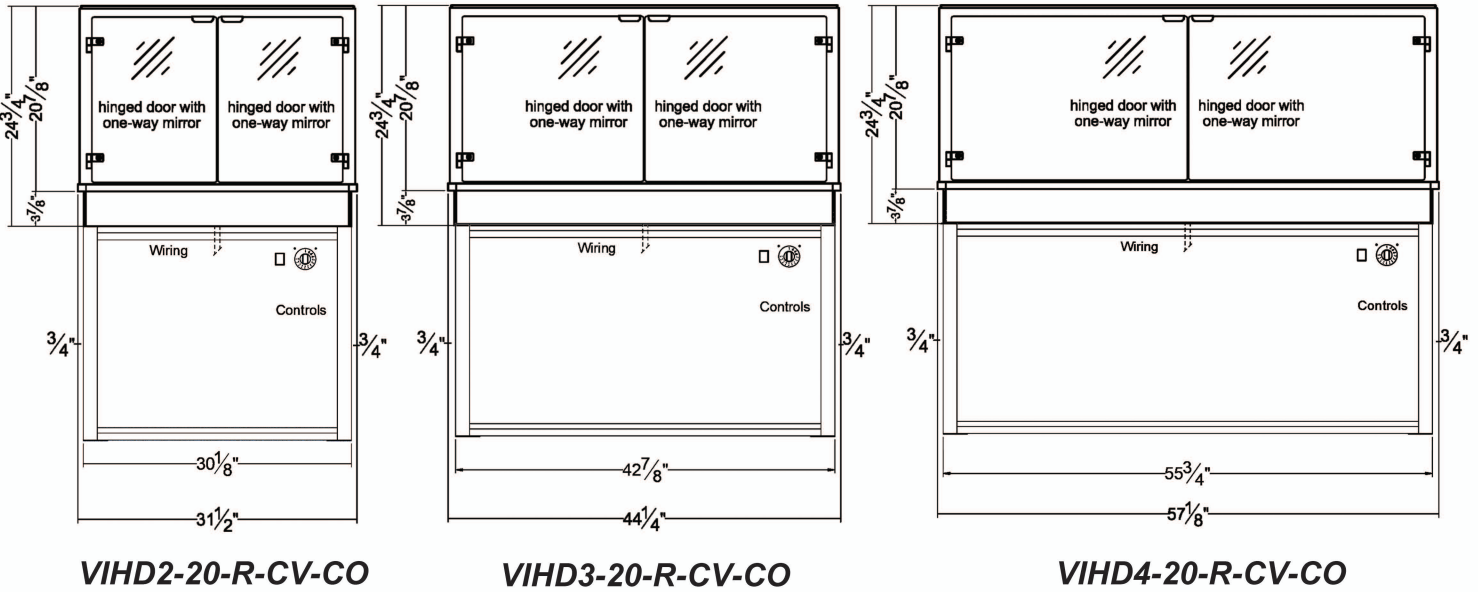

MODEL # VIHD-CV-CO OPEN FRONT CURVED GLASS