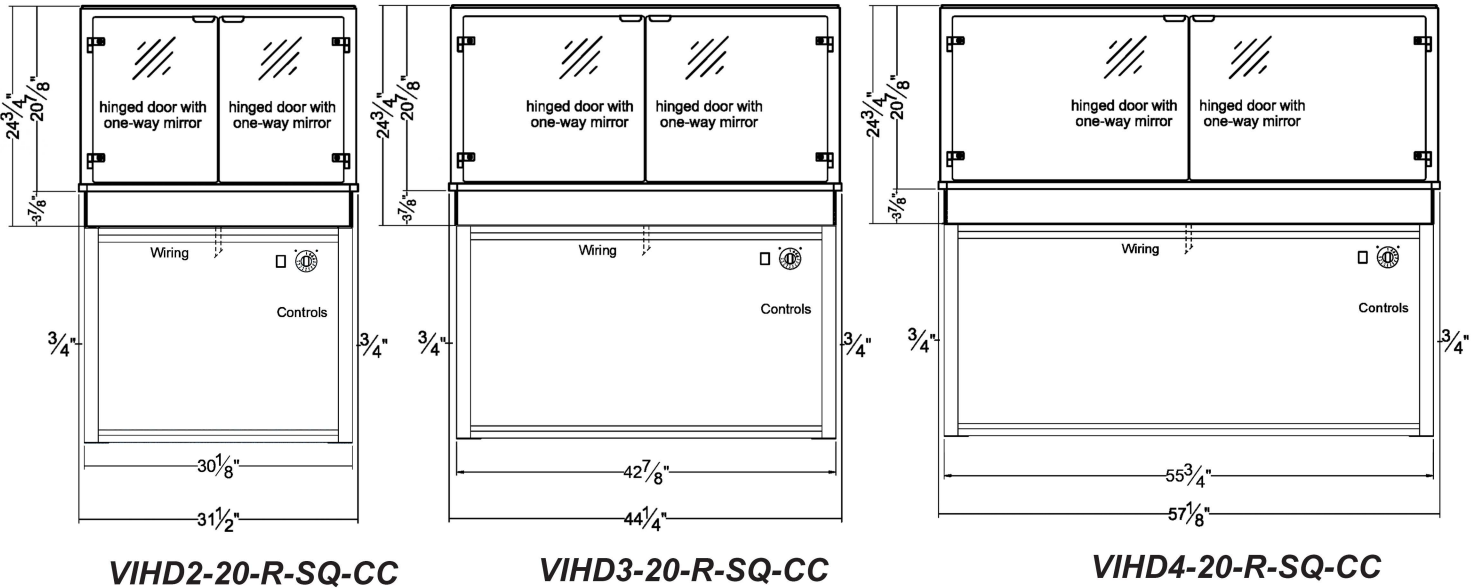

MODEL # VIHD-SQ-CC CLOSED FRONT SQUARED GLASS

VIHD(A)-20-R-SQ-CC

VIHD(A)-27-R-SQ-CC