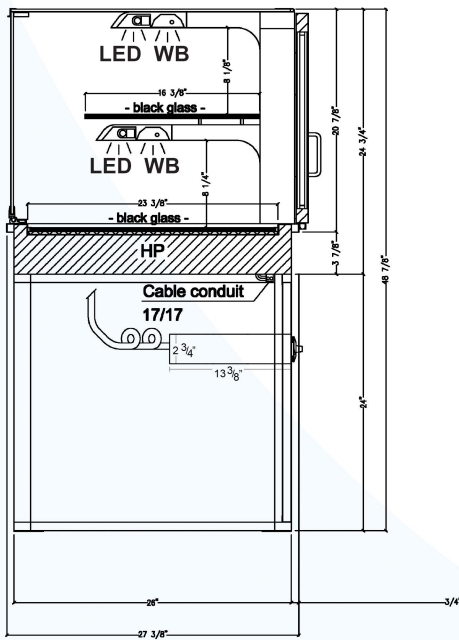

**Available lengths:**  31 1/2"  44 1/4"  57 1/8"

**Available depths:**  27 3/8"

**Available (above counter) heights:**  20 7/8"  27 1/2"  34 1/4"

Conforms to UL Standard 197, and NSF Standard 4; Certified To CSA Standard C22.2 No.109

MODEL	L	D	H	SHELVES	VOLT	AMPS	PLUG	WT	CUT-OUT SIZE
VIHD2-20-R-SQ-CC	31 1/2	27 3/8	20 7/8	1	208-240	5.4	6-20P	308	30 1/2 x VARIES
VIHD3-20-R-SQ-CC	44 1/4	27 3/8	20 7/8	1	208-240	7.2	6-20P	352	43 1/4 x VARIES
VIHD4-20-R-SQ-CC	57 1/8	27 3/8	20 7/8	1	208-240	10.0	6-20P	396	56 1/8 x VARIES
VIHD2-27-R-SQ-CC	31 1/2	27 3/8	27 1/2	1	208-240	5.4	6-20P	352	30 1/2 x VARIES
VIHD3-27-R-SQ-CC	44 1/4	27 3/8	27 1/2	1	208-240	7.2	6-20P	396	43 1/4 x VARIES
VIHD4-27-R-SQ-CC	57 1/8	27 3/8	27 1/2	1	208-240	10.0	6-20P	440	56 1/8 x VARIES
VIHD2-34-R-SQ-CC	31 1/2	27 3/8	34 1/4	2	208-240	7.1	6-20P	396	30 1/2 x VARIES
VIHD3-34-R-SQ-CC	44 1/4	27 3/8	34 1/4	2	208-240	9.1	6-20P	440	43 1/4 x VARIES
VIHD4-34-R-SQ-CC	57 1/8	27 3/8	34 1/4	2	208-240	12.9	6-20P	484	56 1/8 x VARIES

## MODEL # VIHD-SQ-CC CLOSED FRONT SQUARED GLASS

**VIHD(A)-20-R-SQ-CC**

**VIHD(A)-27-R-SQ-CC**

**VIHD(A)-34-R-SQ-CC**

**LARGEST DIMENSION REPRESENTS OUTSIDE FLANGE**

Any adverse field conditions will void warranty.