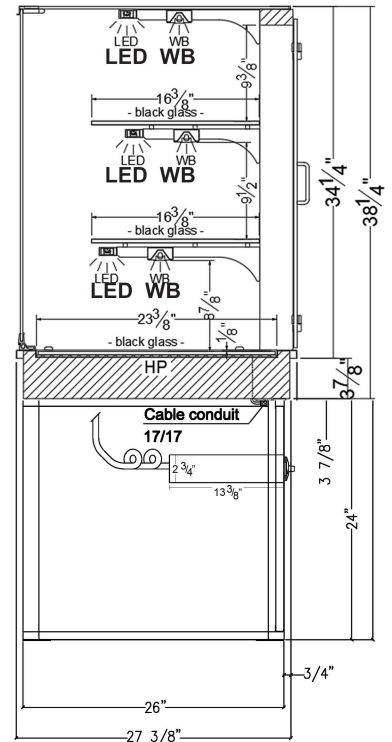

**Available lengths:**  31 1/2"  44 1/4"  57 1/8"

**Available depths:**  27 3/8"

**Available (above counter) heights:**  20 7/8"  27 1/2"  34 1/4"

Conforms to UL Standard 197, and NSF Standard 4; Certified To CSA Standard C22.2 No.109

MODEL	L	D	H	SHELVES	VOLT	AMPS	PLUG	WT	CUT-OUT SIZE
VIHD2-20-R-SQ-CC	31 1/2	27 3/8	20 7/8	1	208-240	5.4	6-20P	308	30 1/2 x VARIES
VIHD3-20-R-SQ-CC	44 1/4	27 3/8	20 7/8	1	208-240	7.2	6-20P	352	43 1/4 x VARIES
VIHD4-20-R-SQ-CC	57 1/8	27 3/8	20 7/8	1	208-240	10.0	6-20P	396	56 1/8 x VARIES
VIHD2-27-R-SQ-CC	31 1/2	27 3/8	27 1/2	1	208-240	5.4	6-20P	352	30 1/2 x VARIES
VIHD3-27-R-SQ-CC	44 1/4	27 3/8	27 1/2	1	208-240	7.2	6-20P	396	43 1/4 x VARIES
VIHD4-27-R-SQ-CC	57 1/8	27 3/8	27 1/2	1	208-240	10.0	6-20P	440	56 1/8 x VARIES
VIHD2-34-R-SQ-CC	31 1/2	27 3/8	34 1/4	2	208-240	7.1	6-20P	396	30 1/2 x VARIES
VIHD3-34-R-SQ-CC	44 1/4	27 3/8	34 1/4	2	208-240	9.1	6-20P	440	43 1/4 x VARIES
VIHD4-34-R-SQ-CC	57 1/8	27 3/8	34 1/4	2	208-240	12.9	6-20P	484	56 1/8 x VARIES

## MODEL # VIHD-SQ-CC CLOSED FRONT SQUARED GLASS

**VIHD(A)-20-R-SQ-CC**

**VIHD(A)-27-R-SQ-CC**

**VIHD(A)-34-R-SQ-CC**

**LARGEST DIMENSION REPRESENTS OUTSIDE FLANGE**

Any adverse field conditions will void warranty.