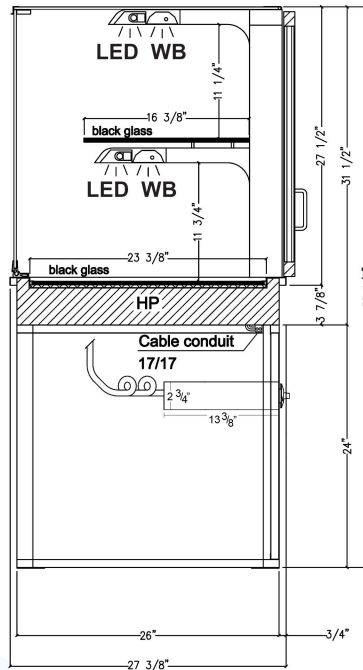

**Available lengths:**  31 1/2"  44 1/4"  57 1/8"

**Available depths:**  27 3/8"

**Available (above counter) heights:**  20 7/8"  27 1/2"  34 1/4"

Conforms to UL Standard 197, and NSF Standard 4; Certified To CSA Standard C22.2 No.109

MODEL	L	D	H	SHELVES	VOLT	AMPS	PLUG	WT	CUT-OUT SIZE
VIHD2-20-R-SQ-CC	31 1/2	27 3/8	20 7/8	1	208-240	5.4	6-20P	308	30 1/2 x VARIES
VIHD3-20-R-SQ-CC	44 1/4	27 3/8	20 7/8	1	208-240	7.2	6-20P	352	43 1/4 x VARIES
VIHD4-20-R-SQ-CC	57 1/8	27 3/8	20 7/8	1	208-240	10.0	6-20P	396	56 1/8 x VARIES
VIHD2-27-R-SQ-CC	31 1/2	27 3/8	27 1/2	1	208-240	5.4	6-20P	352	30 1/2 x VARIES
VIHD3-27-R-SQ-CC	44 1/4	27 3/8	27 1/2	1	208-240	7.2	6-20P	396	43 1/4 x VARIES
VIHD4-27-R-SQ-CC	57 1/8	27 3/8	27 1/2	1	208-240	10.0	6-20P	440	56 1/8 x VARIES
VIHD2-34-R-SQ-CC	31 1/2	27 3/8	34 1/4	2	208-240	7.1	6-20P	396	30 1/2 x VARIES
VIHD3-34-R-SQ-CC	44 1/4	27 3/8	34 1/4	2	208-240	9.1	6-20P	440	43 1/4 x VARIES
VIHD4-34-R-SQ-CC	57 1/8	27 3/8	34 1/4	2	208-240	12.9	6-20P	484	56 1/8 x VARIES

## MODEL # VIHD-SQ-CC CLOSED FRONT SQUARED GLASS

**VIHD(A)-20-R-SQ-CC**

**VIHD(A)-27-R-SQ-CC**

**VIHD(A)-34-R-SQ-CC**

**LARGEST DIMENSION REPRESENTS OUTSIDE FLANGE**

Any adverse field conditions will void warranty.