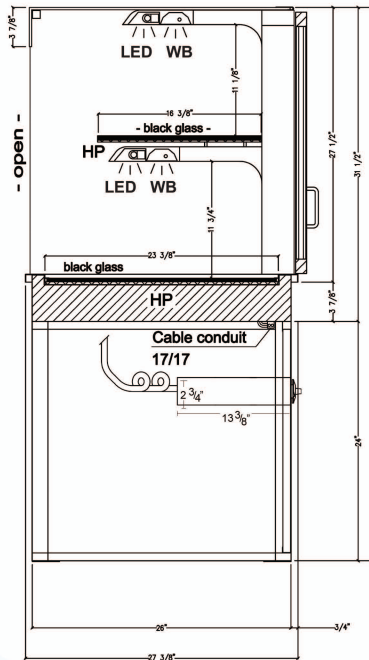

VIHD(A)-27-R-SQ-CO