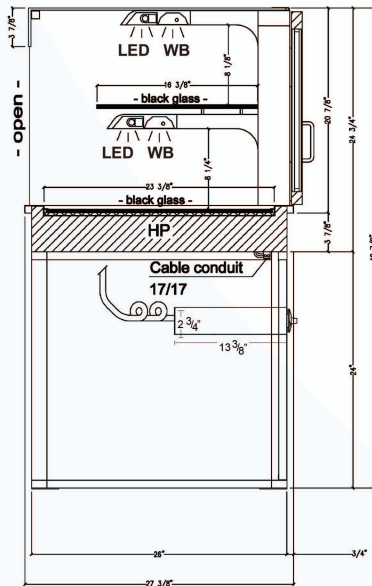

VIHD(A)-20-R-SQ-CO