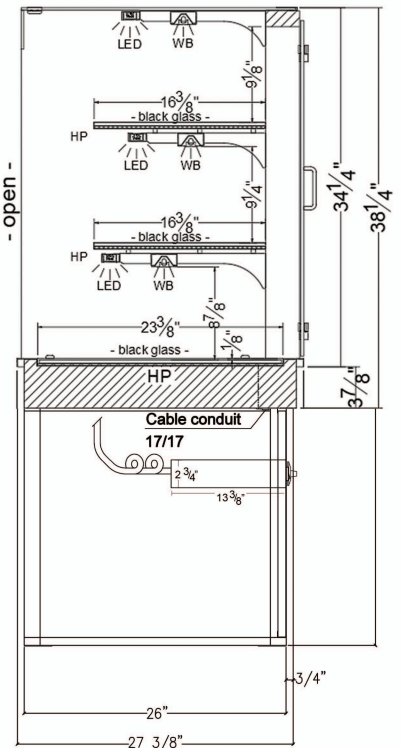

VIHD(A)-34-R-SQ-CO