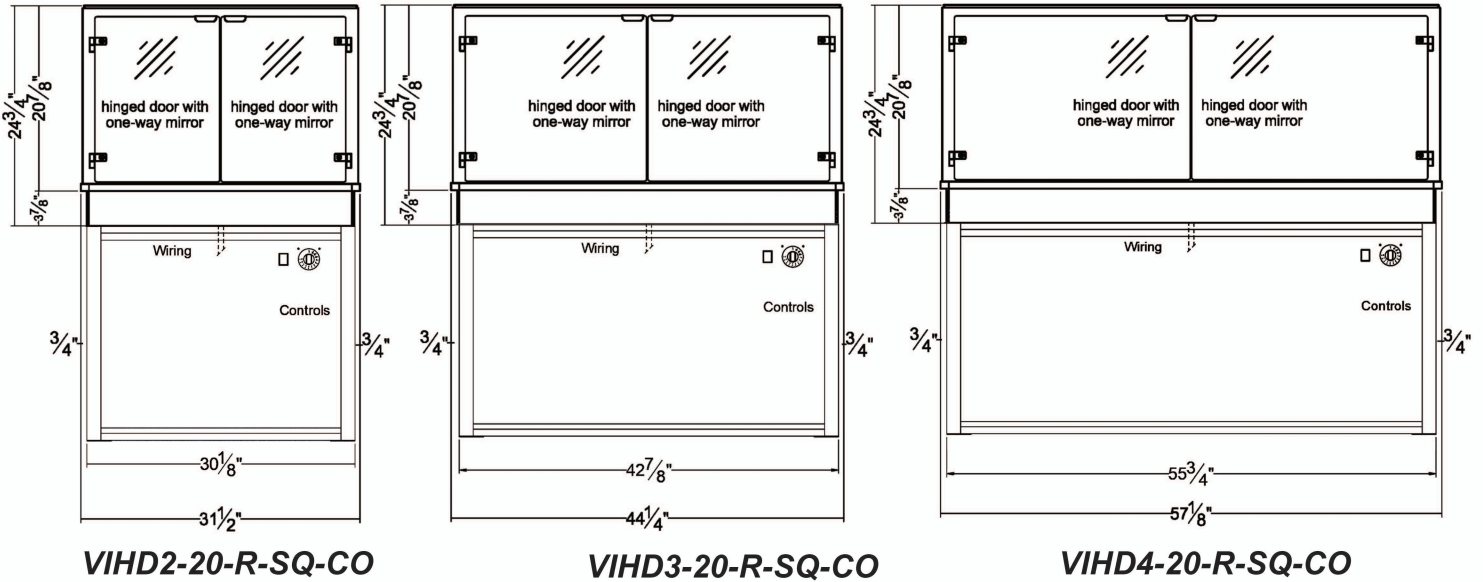

MODEL # VIHD-SQ-CO OPEN FRONT SQUARED GLASS

VIHD(A)-34-R-SQ-CO