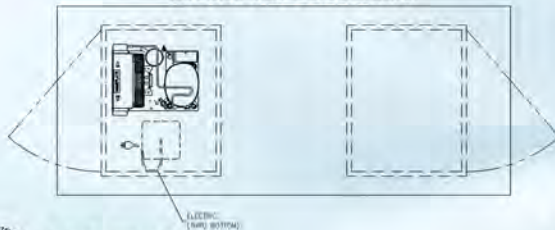

Electrical Locations