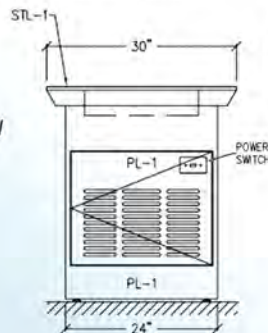

OPTIONAL FEATURES

- ☐ 36" x 18" ice rock in lieu of 24" 5.9 amps
- ☐ 48" x 18" ice rock in lieu of 24" 7.6 amps
- ☐ 60" x 18" ice rock in lieu of 24" 7.6 amps
- ☐ 72" x 18" ice rock in lieu of 24" 10.4 amps
- ☐ Lock per door
- ☐ Premium laminate
  (Must specify brand name, number and color, contact factory for price.)

Some options may impact electrical requirements