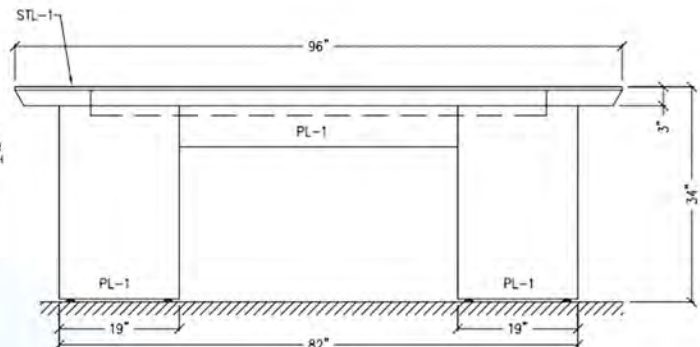

OPTIONAL FEATURES

- ☐ 36" x 18" ice rock in lieu of 24" 5.9 amps
- ☐ 48" x 18" ice rock in lieu of 24" 7.6 amps
- ☐ 60" x 18" ice rock in lieu of 24" 7.6 amps
- ☐ 72" x 18" ice rock in lieu of 24" 10.4 amps
- ☐ Lock per door
- ☐ Premium laminate
  (Must specify brand name, number and color, contact factory for price.)

Some options may impact electrical requirements