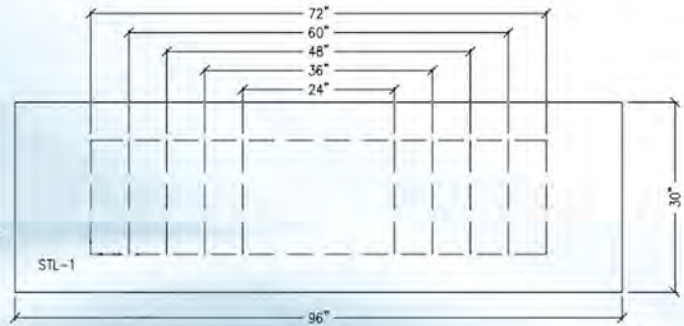

Electrical Locations