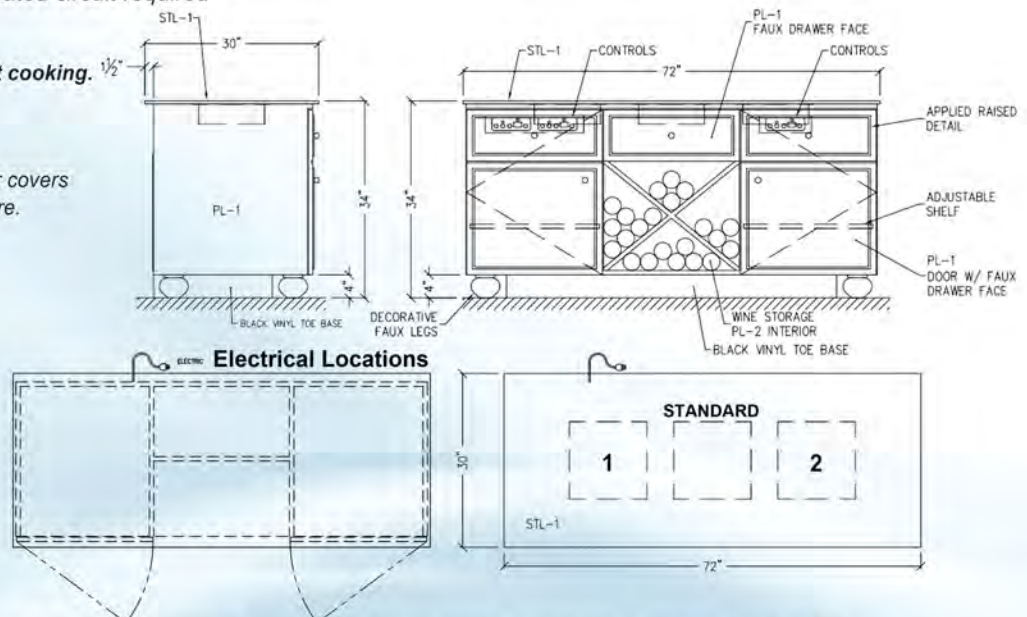

RPI in line with its policy to continually improve its products reserves the right to change materials and specifications without notice.

CALL TOLL FREE: 800-525-3692 (609-714-2330)

FAX: 609-714-2331 www.rpiindustries.com

220 ROUTE 70, MEDFORD, NJ 08055

RPI INDUSTRIES, INC. v6_26_23