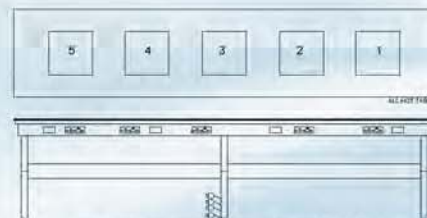

OPTIONAL FEATURES

Select one of the following equipment options.

- ☐ All Cold (Ice Rock)
  - ☐ 24" x 18" ☐ 36" x 18" ☐ 48" x 18" ☐ 60" x 18" ☐ 72" x 18"
- ☐ All hot up to (5) induction units 6 amps each
  - ☐ 1 ☐ 2 ☐ 3 ☐ 4 ☐ 5
- ☐ Combo 1 (Ice Rock & (1) induction unit)
  - ☐ 24" x 18" ☐ 36" x 18" ☐ 48" x 18" ☐ 60" x 18" ☐ 72" x 18"
- ☐ Combo 2 (Ice Rock & up to (2) induction units)
  - ☐ (1) induction unit ☐ (2) induction units
  - ☐ 24" x 18" ☐ 36" x 18" ☐ 48" x 18"
- ☐ Combo 3 24" x 18" Ice Rock & up to (3) induction units
  - ☐ (1) induction units ☐ (2) induction units ☐ (3) induction units

Note: Contact factory if 6-20 outlet is available when ordering additional induction units.

Customer must specify size of ice rock and/or quantity of inductions when requesting a quote: Electrical information will be provided on quote based upon equipment selection.

Some options may impact electrical requirements.