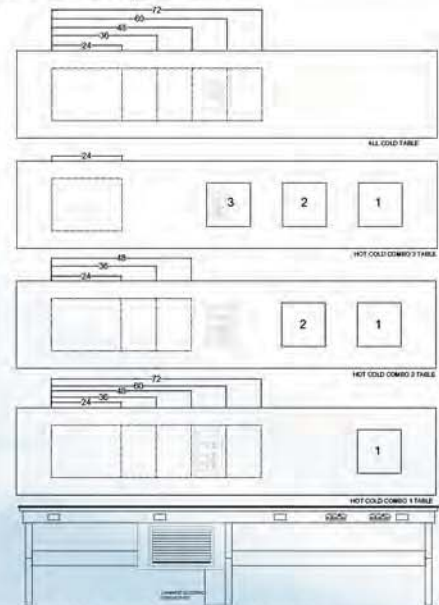

OPTIONAL FEATURES

Select one of the following equipment options.

- ☐ All Cold (Ice Rock)
  - ☐ 24" x 18" ☐ 36" x 18" ☐ 48" x 18" ☐ 60" x 18" ☐ 72" x 18"
- ☐ All hot up to (5) induction units 6 amps each
  - ☐ 1 ☐ 2 ☐ 3 ☐ 4 ☐ 5
- ☐ Combo 1 (Ice Rock & (1) induction unit)
  - ☐ 24" x 18" ☐ 36" x 18" ☐ 48" x 18" ☐ 60" x 18" ☐ 72" x 18"
- ☐ Combo 2 (Ice Rock & up to (2) induction units)
  - ☐ (1) induction unit ☐ (2) induction units
  - ☐ 24" x 18" ☐ 36" x 18" ☐ 48" x 18"
- ☐ Combo 3 24" x 18" Ice Rock & up to (3) induction units
  - ☐ (1) induction units ☐ (2) induction units ☐ (3) induction units

Note: Contact factory if 6-20 outlet is available when ordering additional induction units.

Customer must specify size of ice rock and/or quantity of inductions when requesting a quote: Electrical information will be provided on quote based upon equipment selection.

Some options may impact electrical requirements.